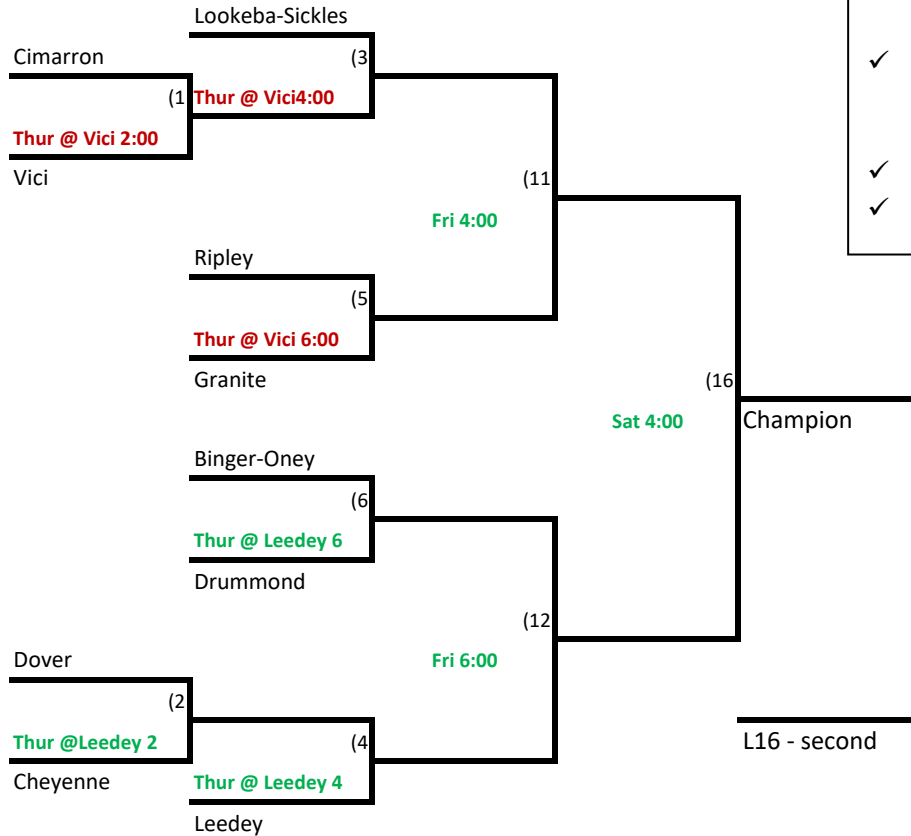

Leedey Invitational Baseball Tournament Fall 2016

August 17-19

- ✓ Entry Fee \$200.00 to Leedey Schools
- ✓ Admision:
 - \$4.00 adults
 - \$3.00 students
- ✓ Run Rule: 12 - 10 - 8
- ✓ All Games Friday & Saturday will be at Leedey

L16 - second