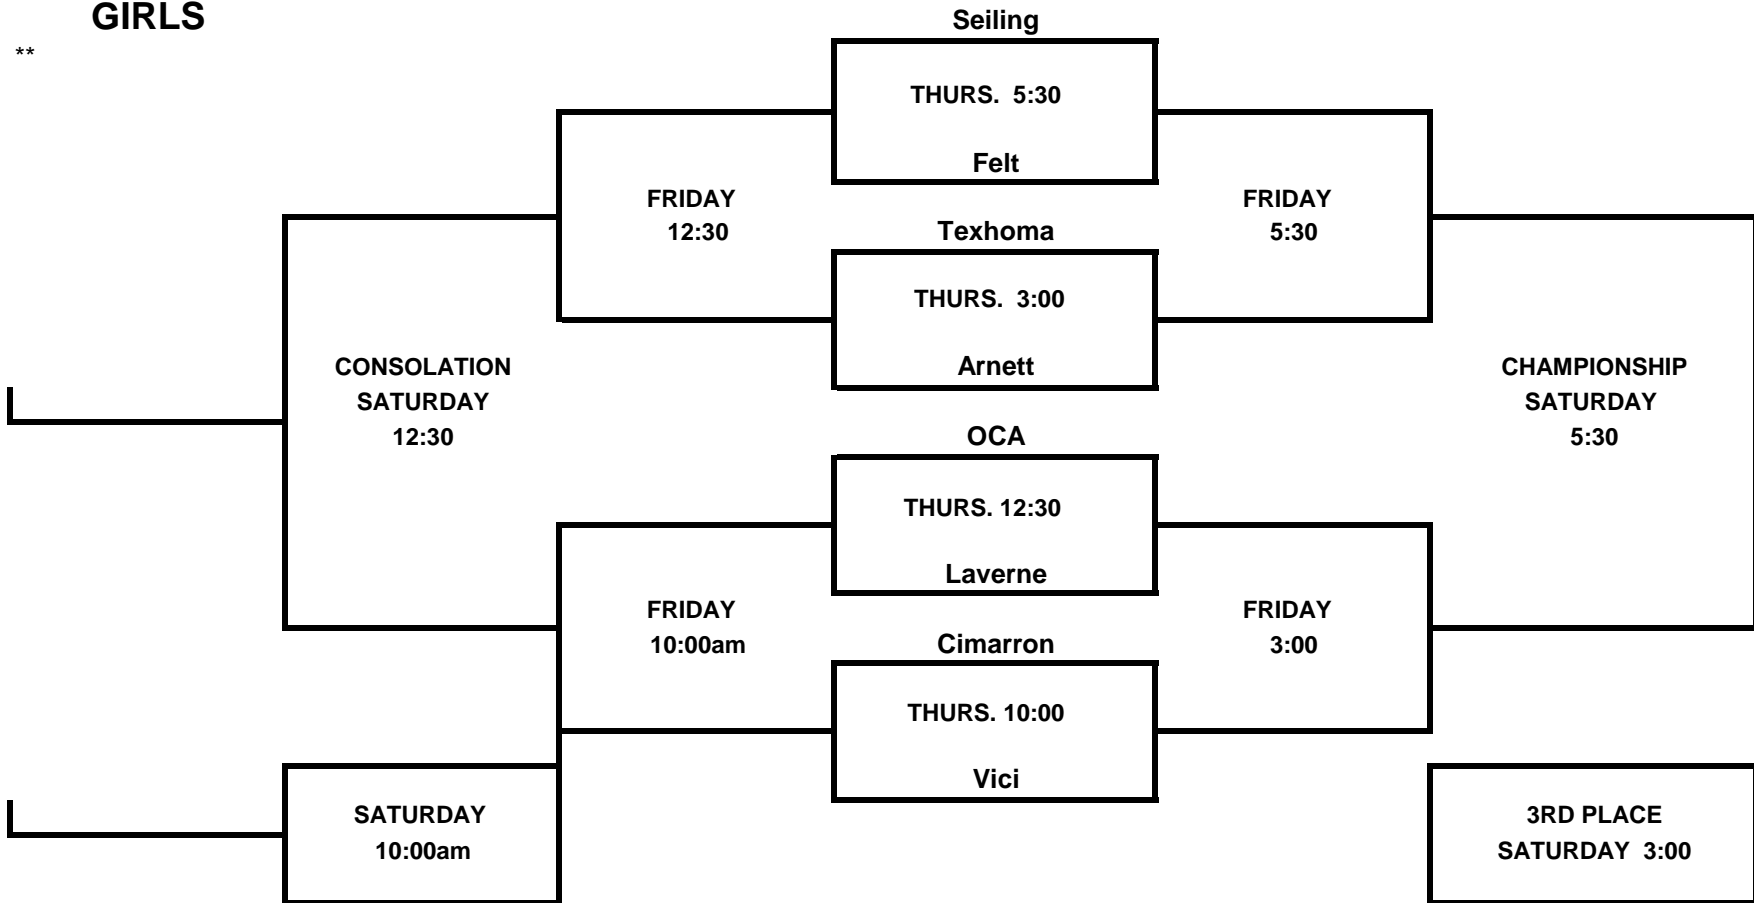

# WARD CENTER CLASSIC

JANUARY 10, 11, 12

Team listed on the top will be home team and wear white uniforms

## GIRLS

\*\*

# WARD CENTER CLASSIC

## JANUARY 10, 11, 12

Team listed on the  
top will be home team  
and wear white uniforms