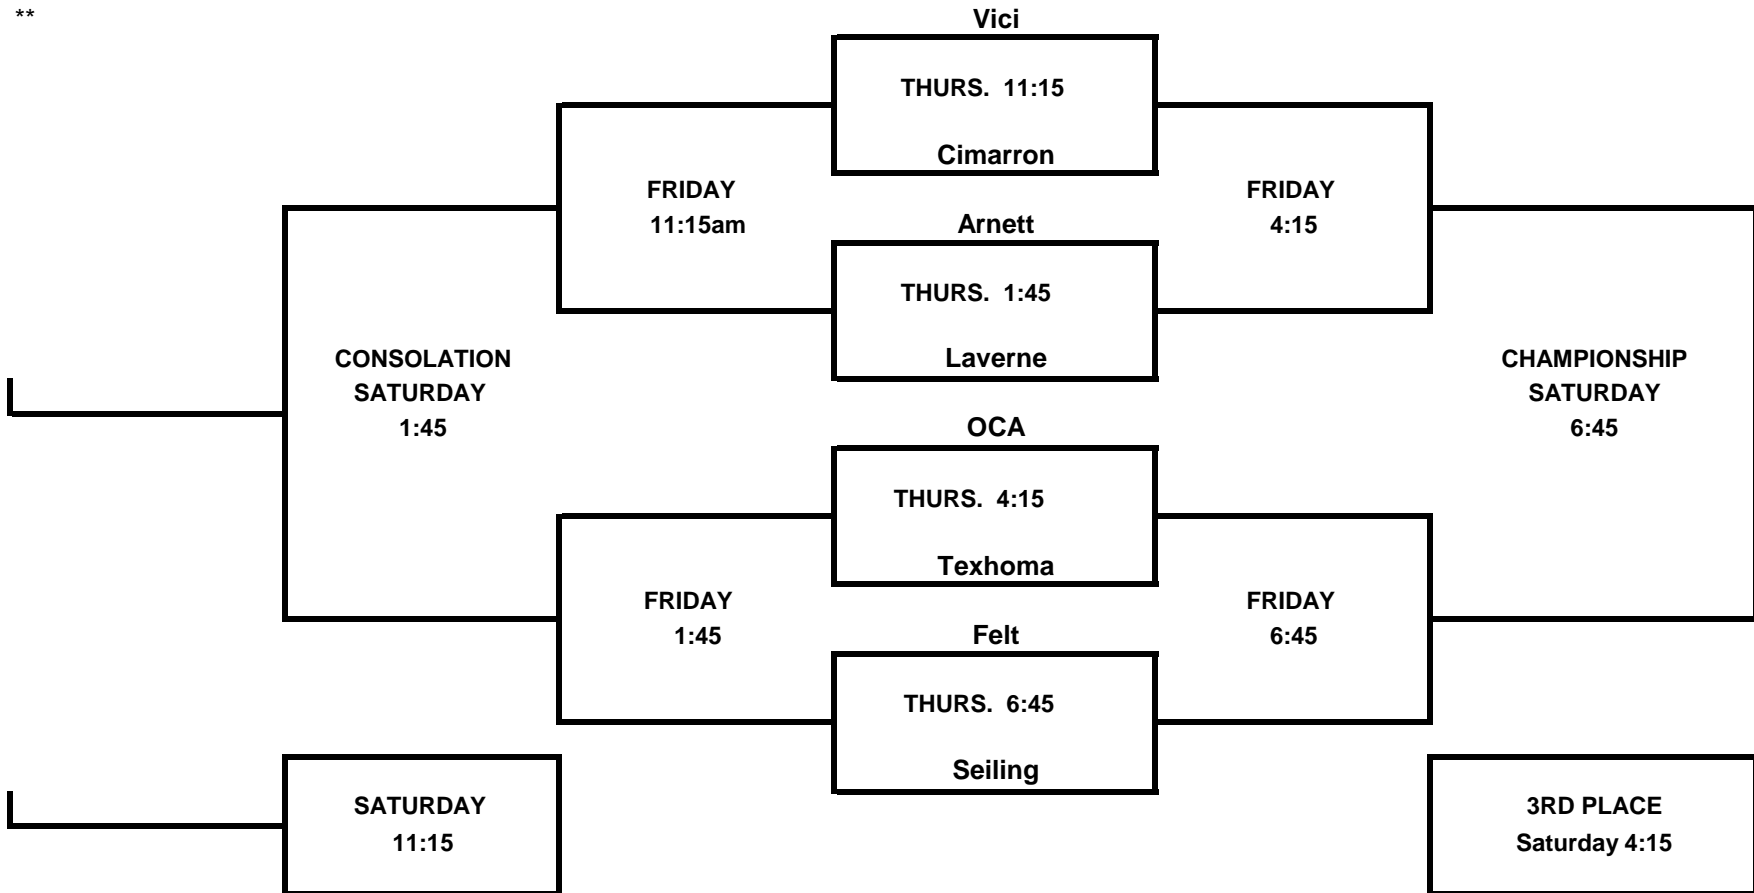

WARD CENTER CLASSIC

JANUARY 10, 11, 12

Team listed on the
top will be home team
and wear white uniforms

BOYS

**